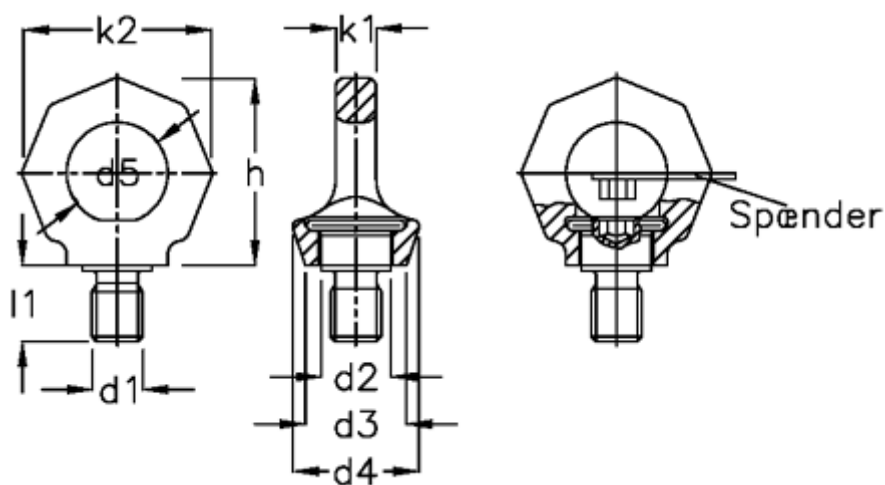

Data Sheet

Article number: 20581M16B
Description: E+G Lifting eye bolts
GN 581-M16-B

Measures

d1 = M16	K2	= 65
d2 = 22.0	l1	= 24
d3 = 35	Nominal drive = 1,5t (15000N)	
d4 = 40		
d5 = 35		
d6 = -		
H = 64		
K1 = 14.0		